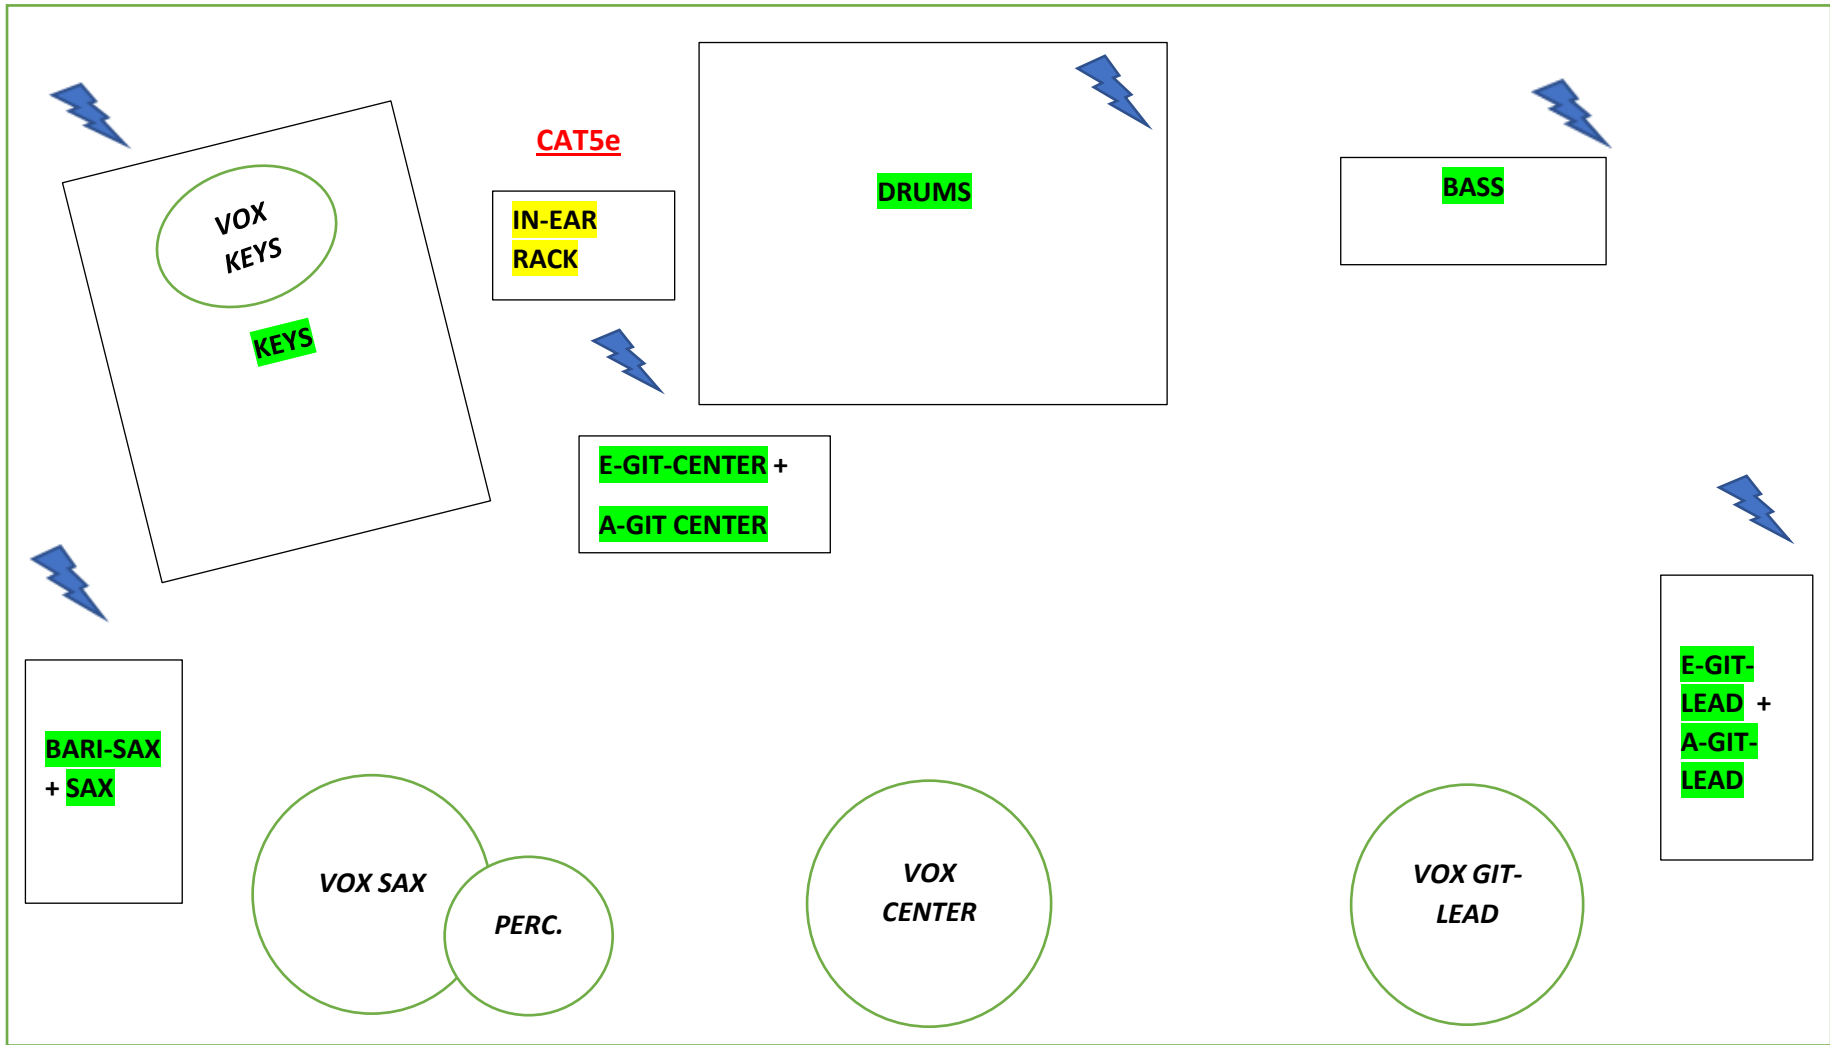

# BOSSTIME TRIBUTE TO BRUCE SPRINGSTEEN AND THE E STREET BAND

PA Left

PA Right

FOH